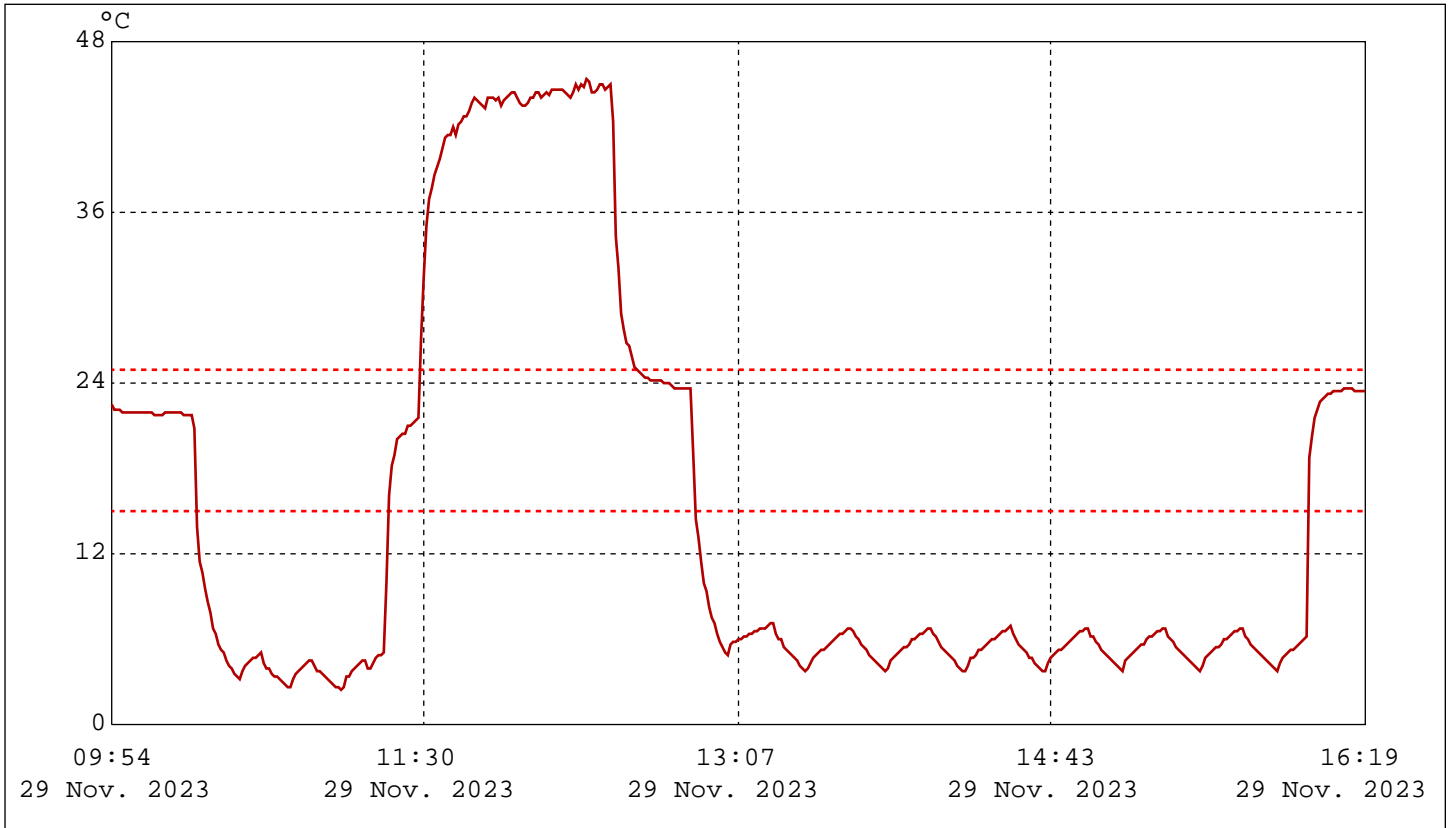

Temperature Data logger

SN
22C0141

Device Specification	
Production date	02 Dec. 2022
Production lot	2208283
Firmware version	V1.9
Original time zone	UTC+9
Start	09:54,29 Nov. 2023
Finish	16:19,29 Nov. 2023
Sampling Rate	30 Seconds
Start Delay	0 Minutes
Readings	771 points
High Alarm	25.0°C
Low Alarm	15.0°C
Alarm Delay	0 Minutes
Alarm Type	Single event

Statistics(excludes Start Delay)	
Duration Time	0Days 6Hrs. 25Min.
Max Temp	45.6°C
Average Temp	14.8°C
Min Temp	2.5°C
Std. Dev	14.1°C
MKT	27.5°C
Total time within	0Days 1Hrs. 11Min.
Total time above	0Days 5Hrs. 14Min.

File Information	
File created	16:20,29 Nov. 2023

Marked Events	
(1) 11:39,29 Nov. 2023	(5) 16:17,29 Nov. 2023
(2) 12:32,29 Nov. 2023	(6) 16:19,29 Nov. 2023
(3) 12:52,29 Nov. 2023	(7)
(4) 16:02,29 Nov. 2023	(8)